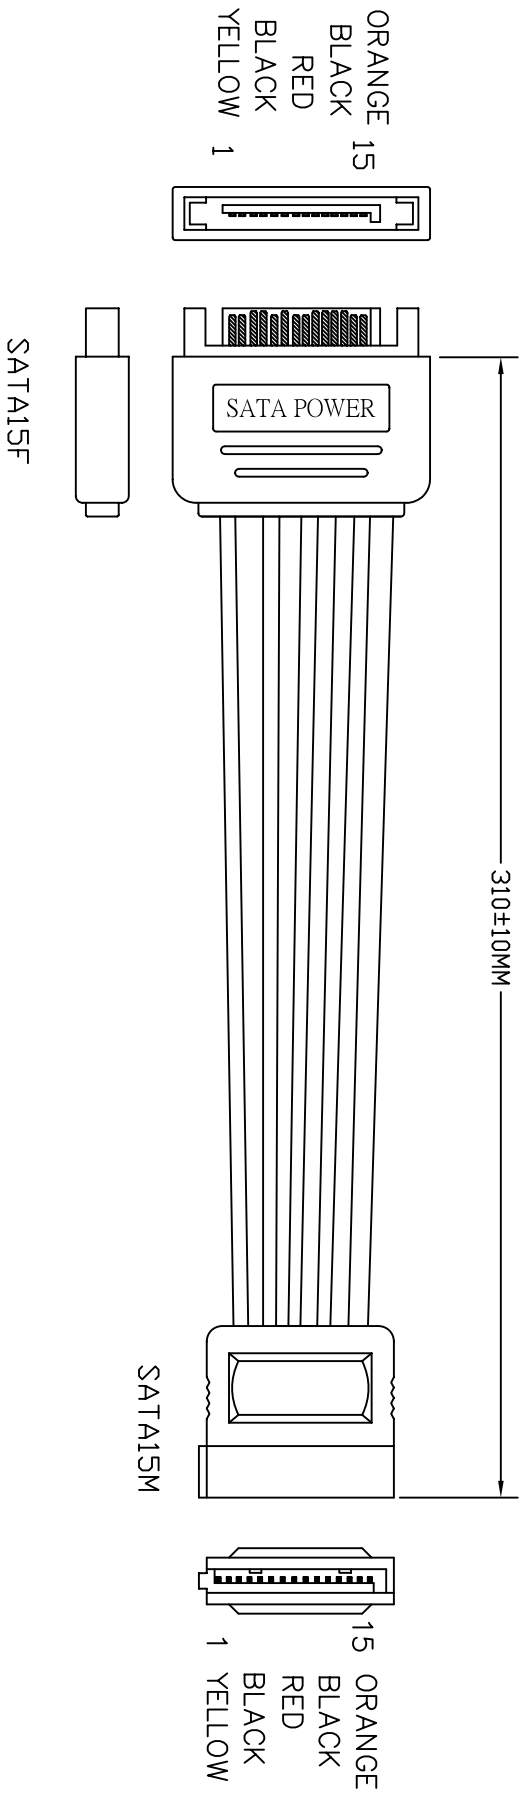

Datenblatt - Fiche technique - Data sheet

11.03.1042

ROLINE SATA Stromverlängerungskabel, 30cm

ROLINE Câble prolongateur SATA, 30 cm

ROLINE SATA Power Extension Cable, 0.3 m

包装方式: 1PC/PE BAG(100*200*0.06)+红色小吊卡+贴纸

NOTE:

1. CABLE: 18AWG, UL1007, NON-FOIL, WIRE, ID=2.1mm, 5C, BLACK/RED/YELLOW/ORANGE, COLOR, PVC JACKET
2. LENGTH: 310mm.
3. CONNECTORS: SERIAL ATA 15P*1PCS, SERIAL ATA 15F*1PCS. (BLACK COLOR)
4. MOLD: MOLDING TYPE-MOLDING TYPE.
5. CONTACTS:

SERIAL ATA 15P	1+2+3	4+5+6	7+8+9	10+11+12	13+14+15
SERIAL ATA 15S	1+2+3	4+5+6	7+8+9	10+11+12	13+14+15
	YELLOW	BLACK	RED	BLACK	ORANGE
6. OPEN/SHORT TEST: 100% TEST.
INSULATION: MIN. 2M.

COMPANY	RLA	ITEM NO.	11.03.1042	NO	B4969		
REVISION	DATE	DESCRIPTION	DRAWN BY			Rotronic Co., Ltd.	SCALE
REV.A/0	2007.11.23	A2-2808011	DESIGNED BY				UNIT (mm)
			APPROVAL BY				NON
							DRAWING NO.